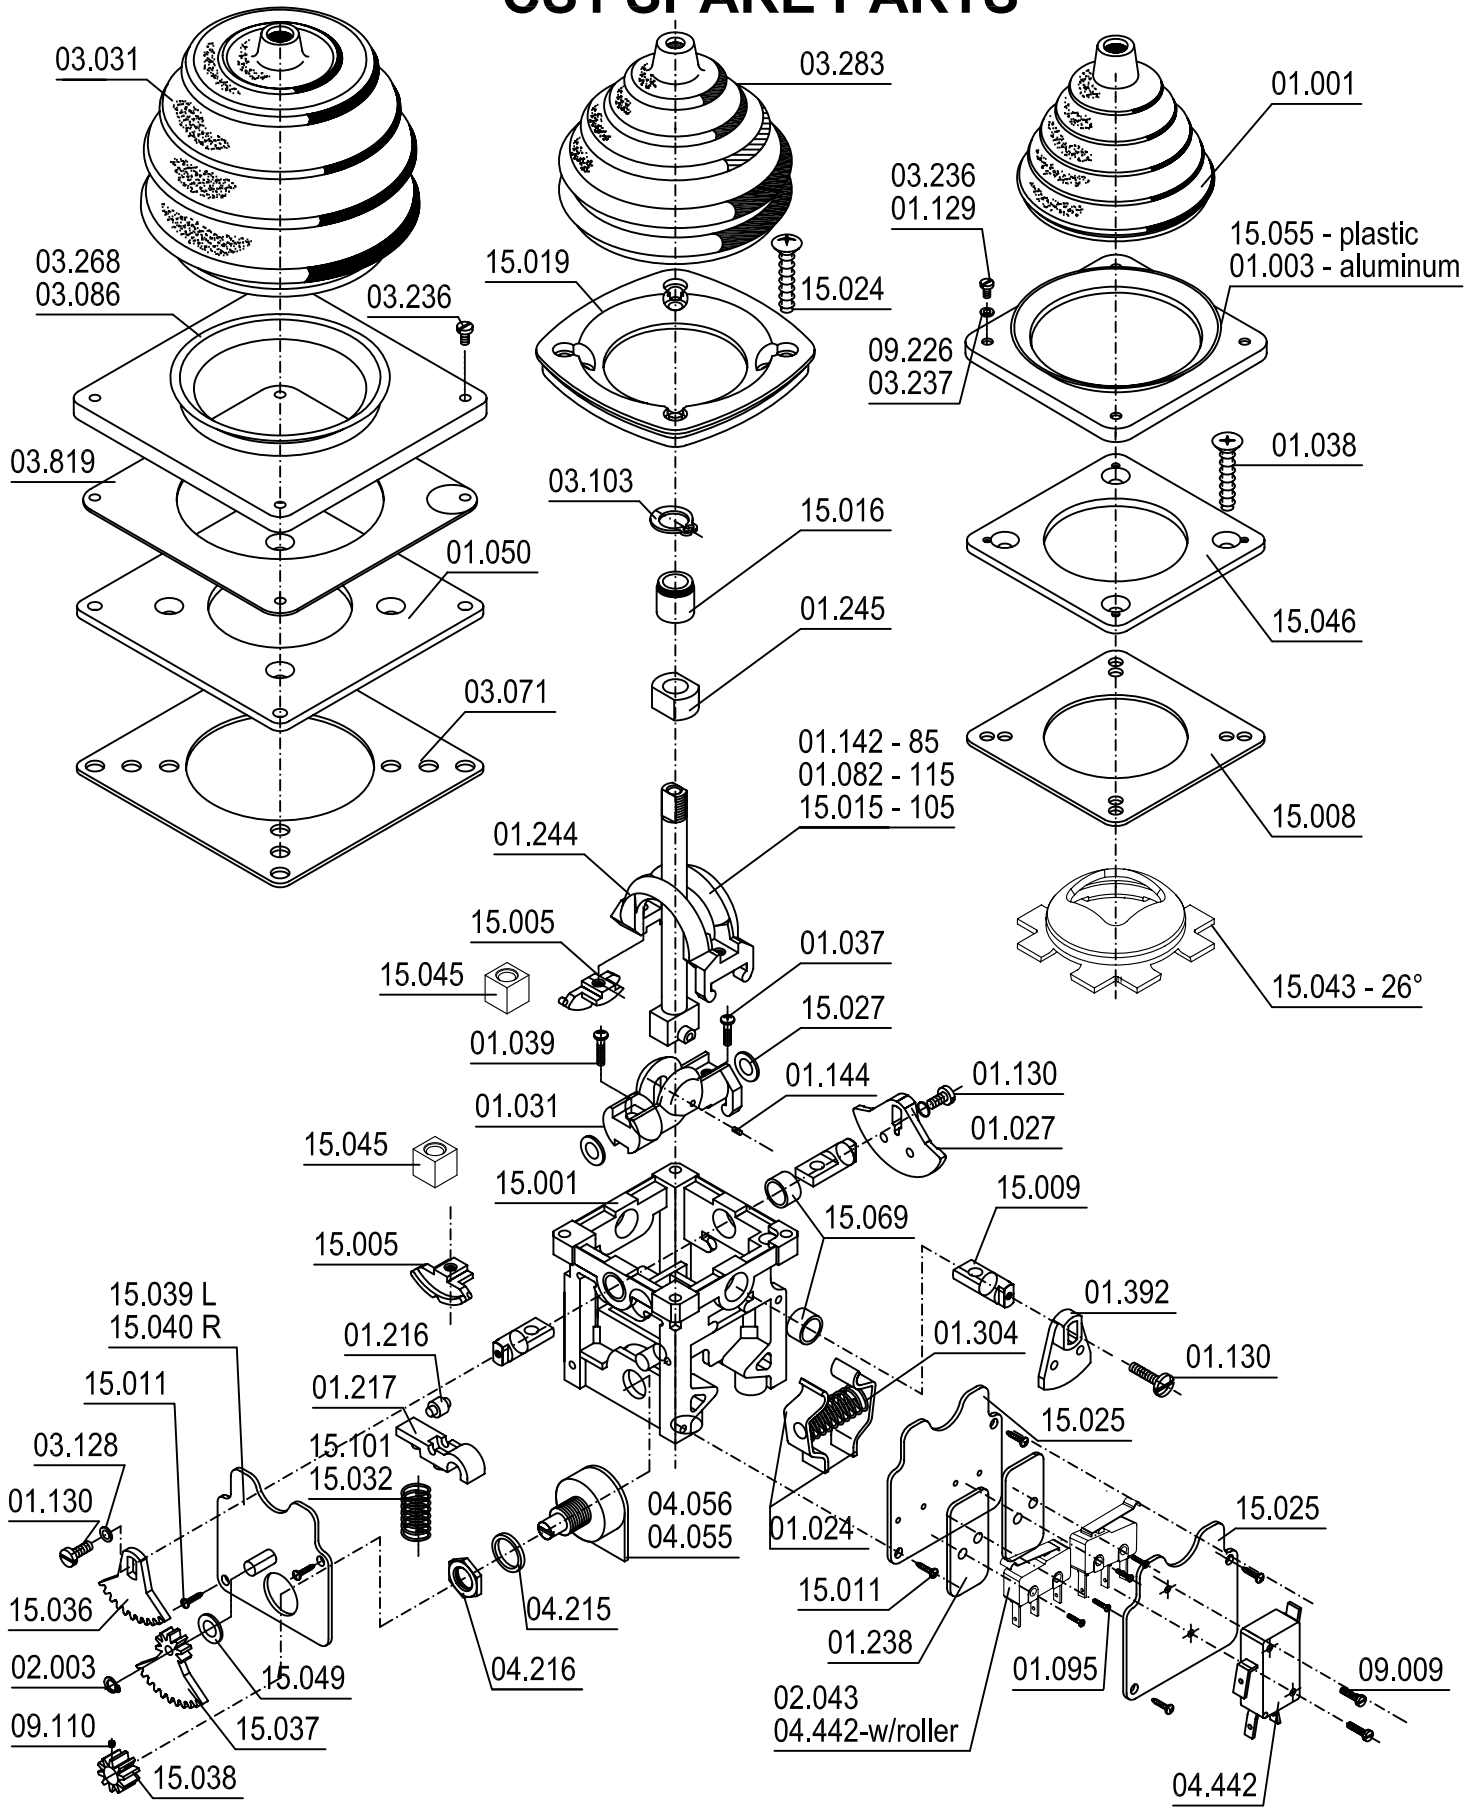

CS1 SPARE PARTS

J.R. MERRITT
CONTROLS, INC.

Stratford, CT • 1-800-333-5762 • www.jrmerritt.com

CS1 Spare parts list

Item #	Description 1	Description 2
01.001	Boot, Rubber, Small V040KE2	V040KE2 ++
01.003	Nameplate, Black Alum, 72x72 +	V0044
01.024	Arm, Spring Return CSO	CSORH
01.027	Cam, Blank, CSO	CSO61
01.031	Yoke, Operating CSOE V ++	CSO63
01.037	Screw, Yoke Spring return dbl	M4x10 Torx 20
01.038	Screw, Mtg Alum, VCISO, Phil	flat PT zinc KB40x16 WN1413
01.039	Screw, M4x15	Torx 20
01.050	Plate, Mtg Universal VCISO	A10.101.5443 Rev03
01.082	Shaft, Operating 115mm ++	CSO41A-115
01.095	Screw, micro mtg-1 contact	2-56 x 3/8
01.129	Screw, Nameplate Alum Mtg	M3x4mm DIN 85
01.130	Screw, Cam New Style	M3X6 Din 921
01.142	Shaft, Operating 85mm ++	CSO41A-85
01.144	Pin, Yoke	M2x6 DIN 1472
01.216	Roller, Detent, VCISO/CS1 ++	VCISO13R
01.217	Arm, Detent, VCISO/CS1 Detent++	CSO13R
01.238	Insulator, Microswitch, CS1	A10.101.4922 R00
01.244	Yoke, Crossover, VCISO	VCISO62AG
01.245	Block, Guide-VCISO-STEEL	VCISO62G
01.304	Spring Return, Std VCISO/CS1	CSO-36-d1.4-L36-n9
01.392	Cam, Directional, White CS1 ++	CSO61A-CS1
02.003	Ring, Boot Grip M5	10055-03437
02.043	Microswitch, 125VAC, 5A ++	SS-5GL13T-A12 Omron
03.031	Boot, Rubber, Black, VO41N	VO41N replaces 03.031.1 ++
03.071	Gasket, Rubber 96 x 96	IDV006Z SK1107DH-REV01
03.086	Nameplate, Plastic, Screw-on	96 x 96mm VO48K
03.103	Clip, E-Shaft Grip Ring	A8 Size M 10055-033 ++
03.128	Washer, Rib M3	S3 3mm
03.236	Screw, Nameplate, Plastic Mtg	M3x8 mm DIN 7985
03.237	Washer, Nameplate-Plastic Mtg	3mm DIN 125A
03.268	Nameplate, Black Alum, 96x96	V048AL63; B15.101.6851-1
03.283	Boot, Rubber, Friction Brake	VO41K
03.819	Insert, Plastic Screw on plate	IDV006F
04.055	Pot, Clarostat, 5K 3Wire Cond	Plastic A20.101.4971 Rev04
04.056	Pot, Clarostat, 10K 4Wire Cond	Plastic A20.101.4966 Rev04
04.215	Washer, Pot	K-700
04.216	Nut, Potentiometer	
04.442	Microswitch, w/Roller T02	V7-7B17D8-201
09.009	Screw, 4/40 x 1/2, PPH	
09.110	Screw, Set, Pot gear DIN 916	Cup Pt., SOC 45H, M3x3
09.226	Washer, Flat, Thick, M3	DIN 7349
15.001	Body, CS1	CS101 (10144)
15.005	Detent, CS1	CS1-07
15.008	Gasket, Rubber, CS1	CS1-16D
15.009	Shaft, Cam, CS1, Brass ++	CS1-13
15.011	Screw, Pot Plate Mounting, CS1	KA30x6 WN1412
15.015	Shaft, Operating, CS1 105mm ++	CSO41V-101