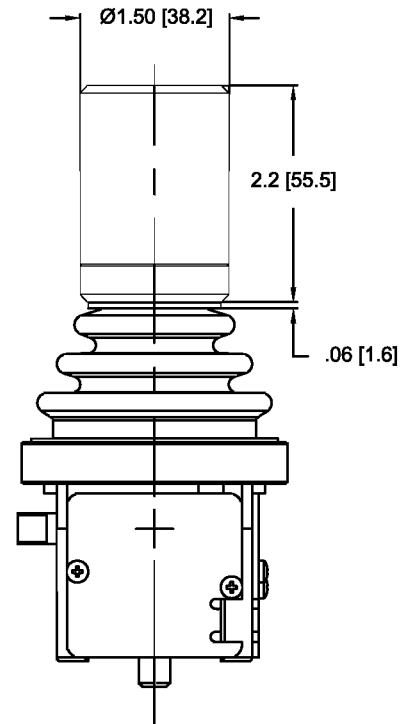

MG25 TWIST HANDLE

with POTENTIOMETER

for CS & PRO SERIES JOYSTICKS

The MG25 Proportional twist handle for $\pm 75^\circ$ Rotation.

FEATURES:

- Potentiometer values 5K or 10K Ohms
- Effective electrical $\pm 75^\circ$
- Potentiometer highlife conductive plastic 2-5 million rotations.
- Sealing IP54

MG-25 MOUNTED ON CS3V 2 AXIS JOYSTICK