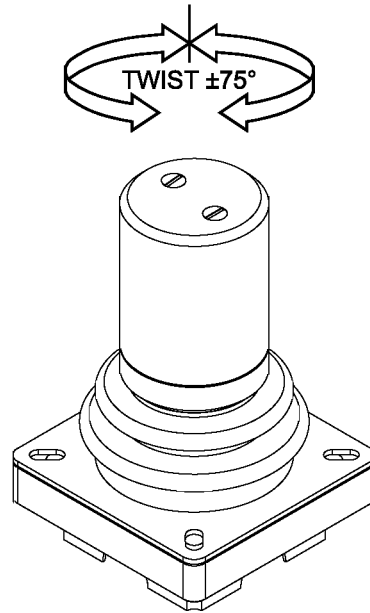

MG25 TWIST HANDLE

with POTENTIOMETER

for CS & PRO SERIES JOYSTICKS

The MG25 Proportional twist handle for $\pm 75^\circ$ Rotation.

FEATURES:

- Potentiometer values 5K or 10K Ohms
- Effective electrical $\pm 75^\circ$
- Potentiometer highlife conductive plastic 2-5 million rotations.
- Sealing IP54

MG-25 MOUNTED ON CS3V 2 AXIS JOYSTICK