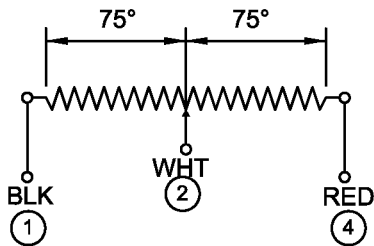

MG25 TWIST HANDLE

with POTENTIOMETER

for CS & PRO SERIES JOYSTICKS

The MG25 Proportional twist handle for $\pm 75^\circ$ Rotation.

FEATURES:

- Potentiometer values 5K or 10K Ohms
- Effective electrical $\pm 75^\circ$
- Potentiometer highlife conductive plastic 2-5 million rotations.
- Sealing IP54

MG-25 MOUNTED ON CS3V 2 AXIS JOYSTICK